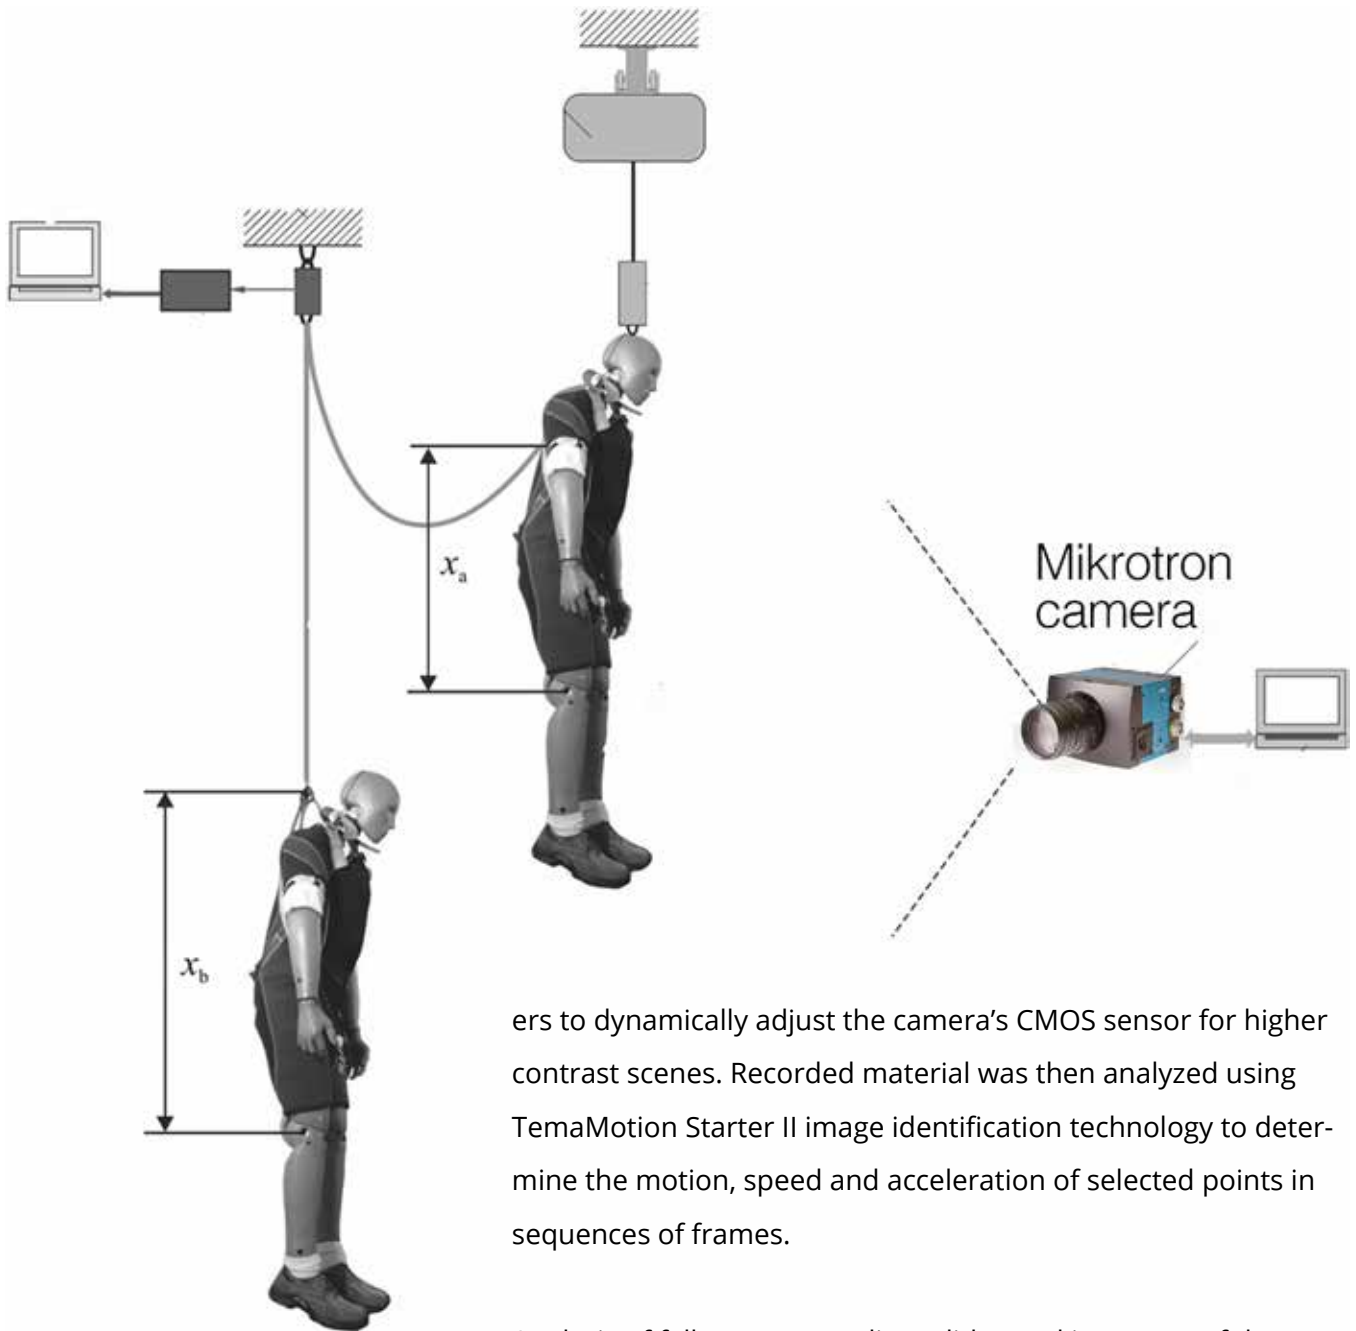

Available in 24, 28, 31, 34 and 37 Yards

770-748-4450 - www.romeplow.com

Steel Tracks available to fit any articulating tractor.

ers to dynamically adjust the camera's CMOS sensor for higher contrast scenes. Recorded material was then analyzed using TemaMotion Starter II image identification technology to determine the motion, speed and acceleration of selected points in sequences of frames.

Analysis of fall arrest recordings did reveal instances of the sternal attachment impacting the dummy's face. Pressure was exerted on the dummy's neck and head as a result of the dorsal D-ring sliding upward along the shoulder straps. In some models of harnesses, the steel buckle traveled along the shoulder straps causing the straps to tighten around the dummy's neck and head, and potentially injuring the face area.

The majority of safety harness tests are conducted following the methods stipulated in international safety standards calling for the use of a rigid torso dummy, instead of an anthropomorphic dummy which more closely simulates human response. The researchers at Berufsgenossenschaftliches Institut