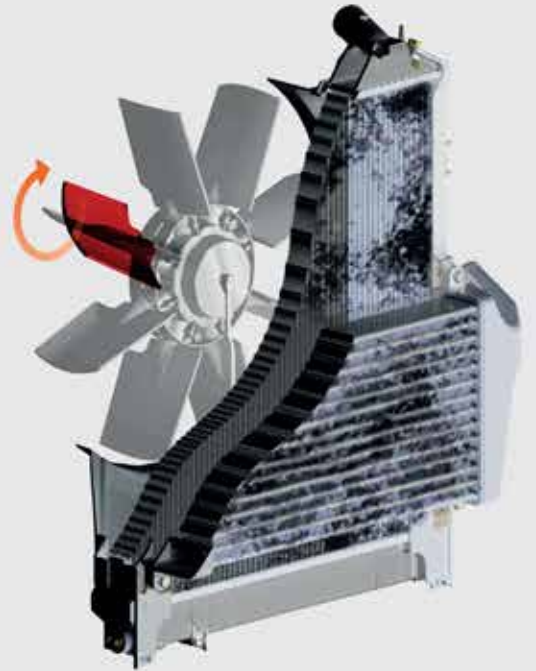

web cleanfix.org

youtube

cleanfixgf

facebook

CleanfixReversibleFans